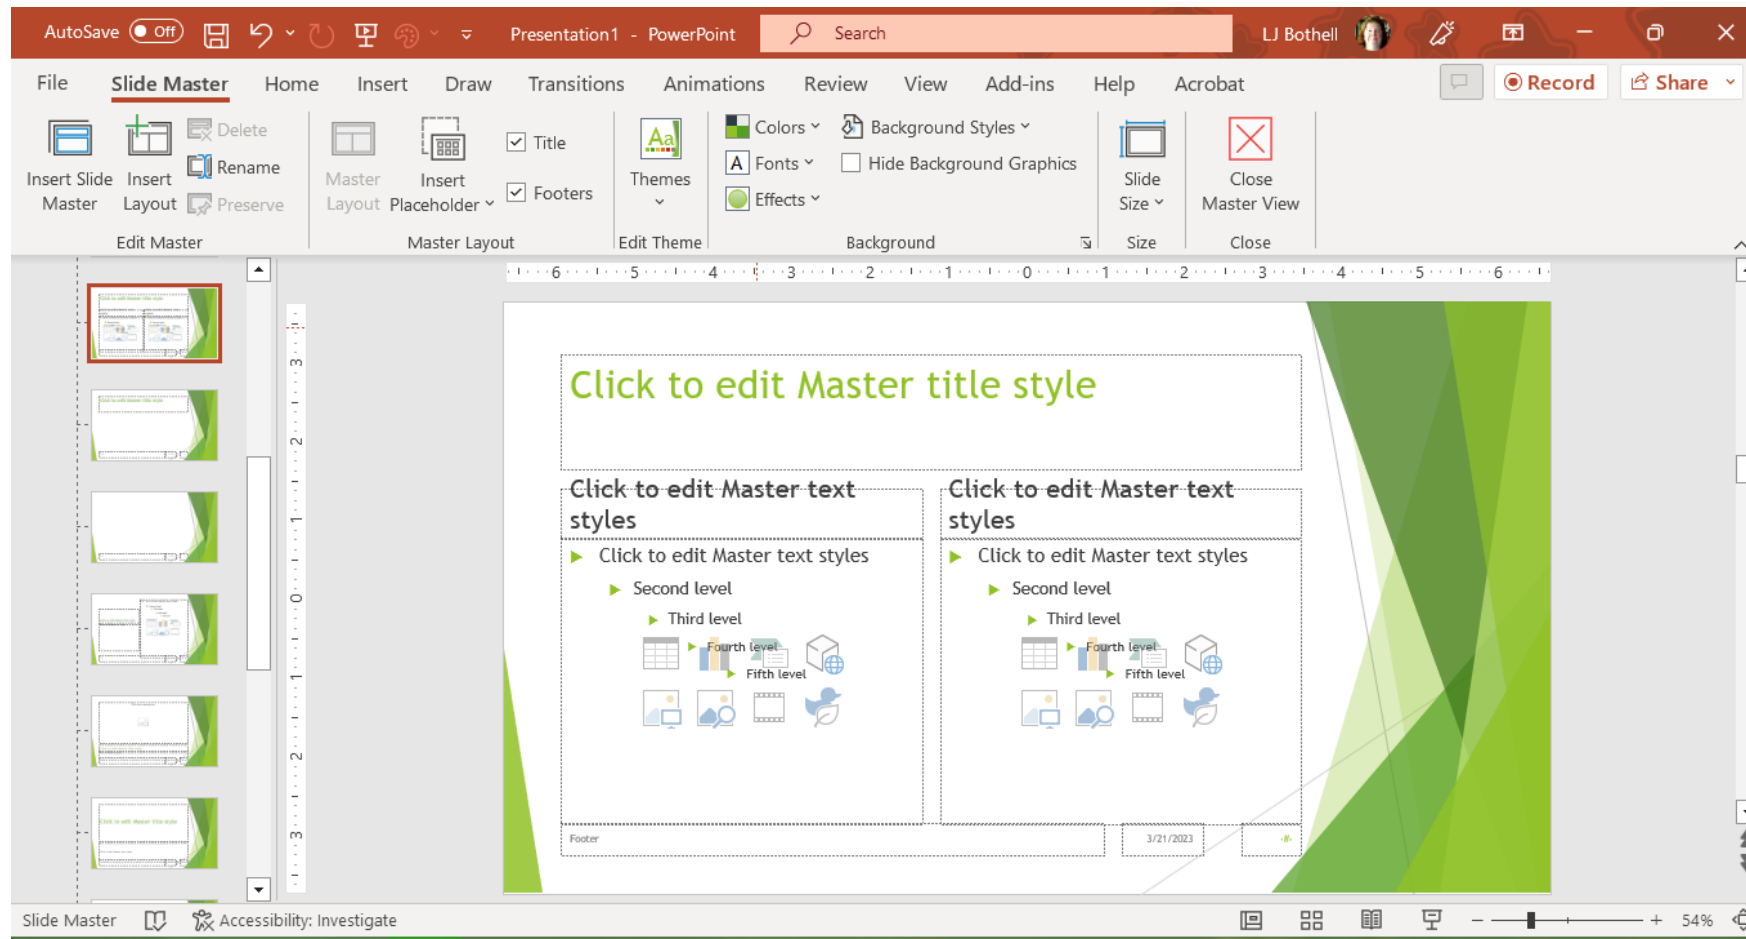

Anwendungsprogramme | Bildschirmpräsentationen